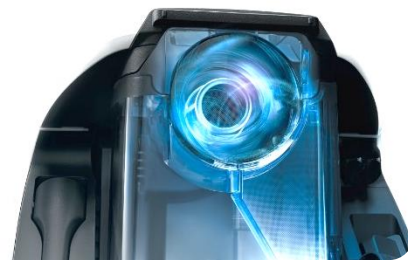

Težina

- 8,56 kg

Made in	Germany
Code	10515120
EAN-CODE